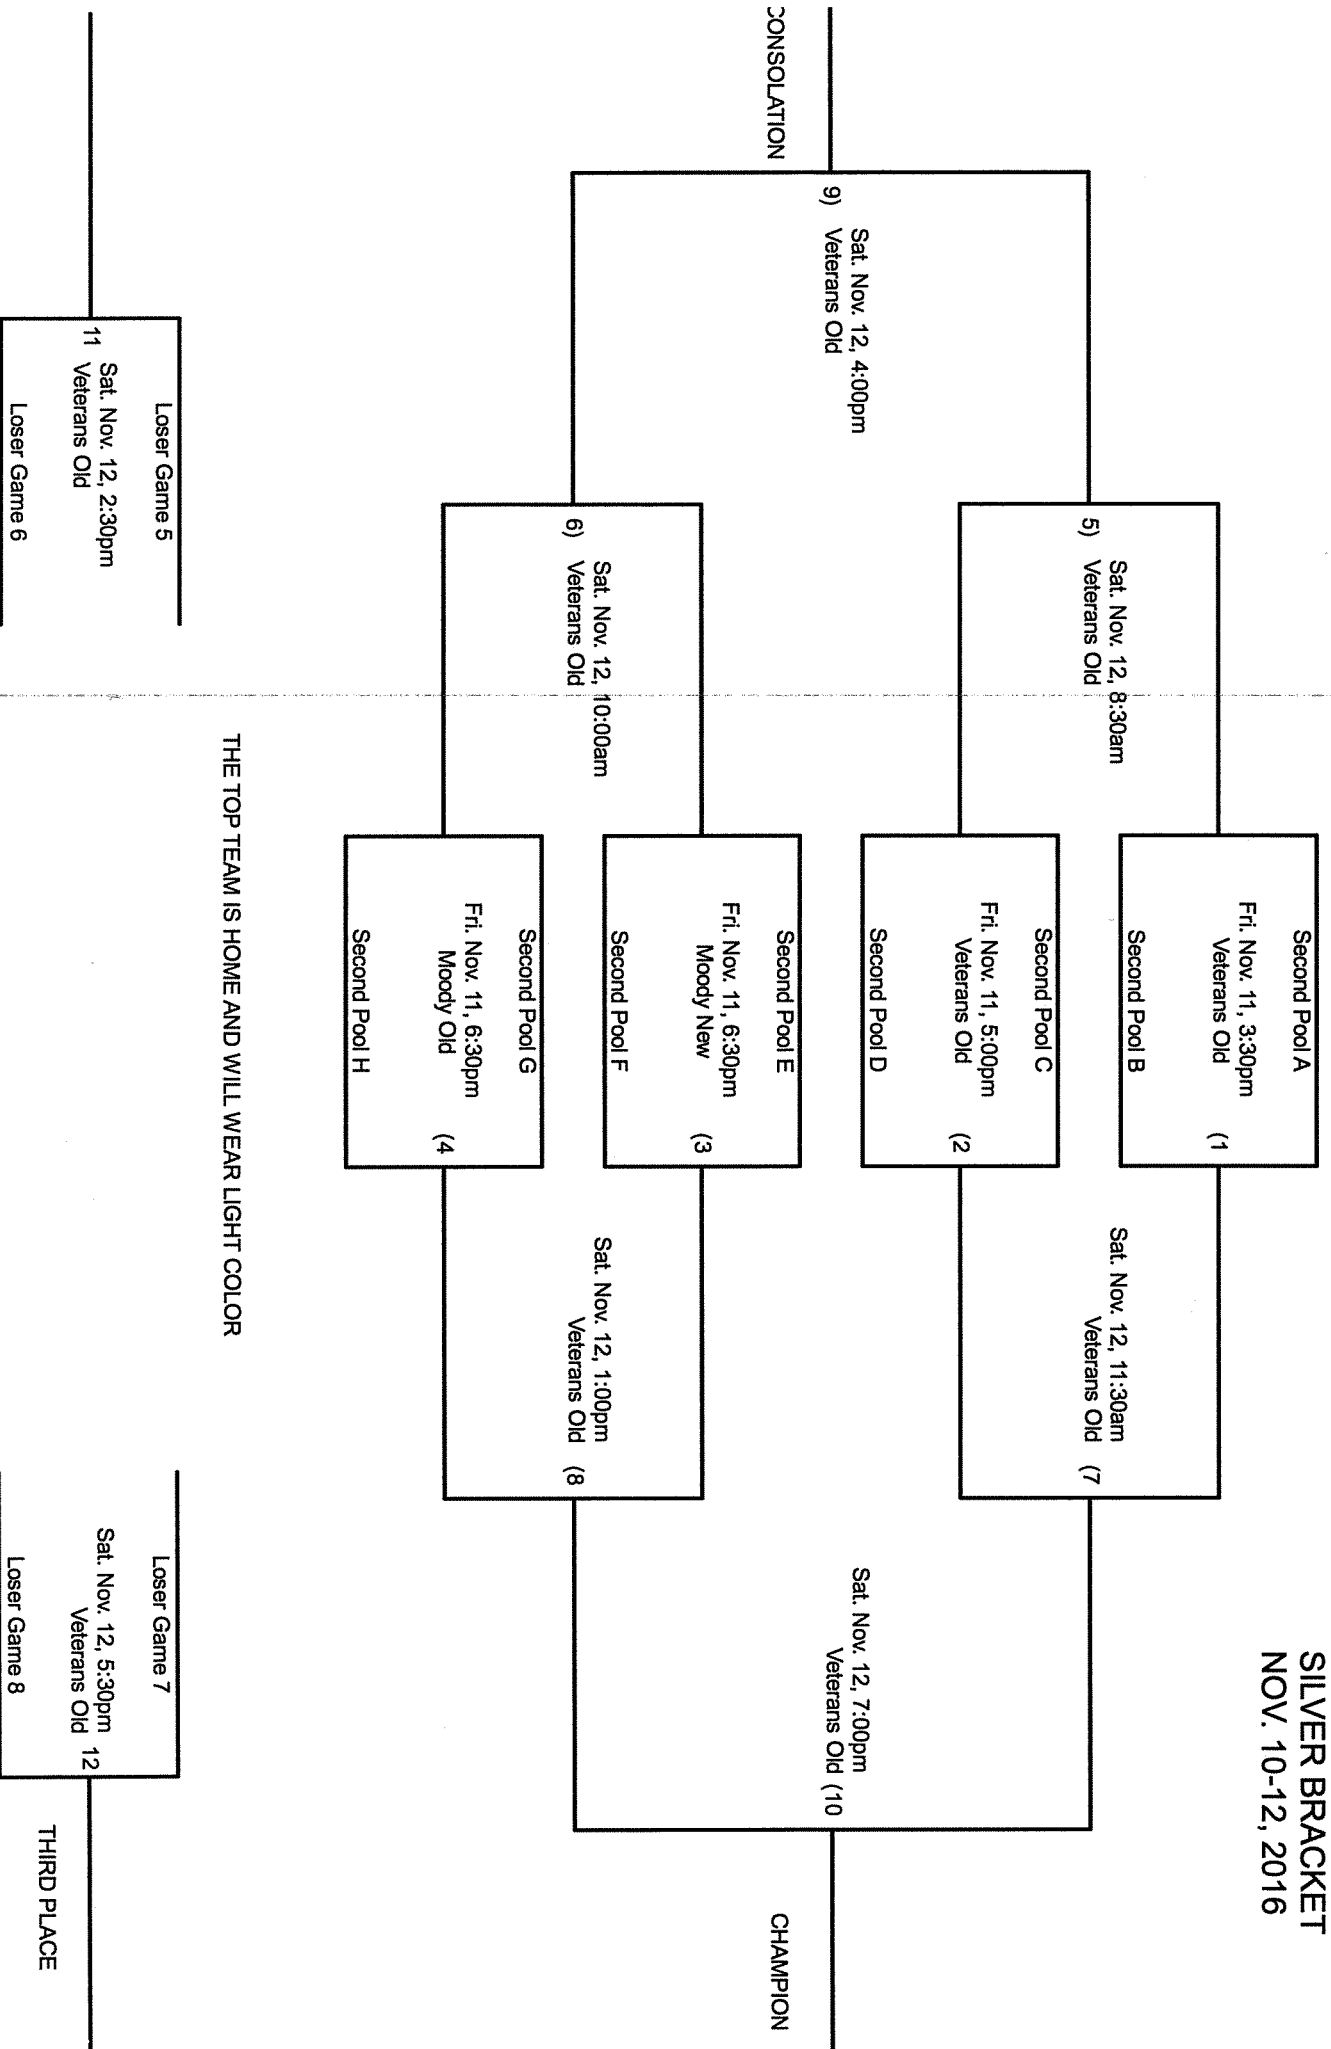

MIRA'S TEXAS RIVIERA
GOLD BRACKET
NOV 10-12, 2016

THE TOP TEAM IS HOME AND WILL WEAR LIGHT COLOR

MIRAS TEXAS RIVIERA
SILVER BRACKET
NOV. 10-12, 2016

THE TOP TEAM IS HOME AND WILL WEAR LIGHT COLOR

MIRA'S TEXAS RIVIERA
BRONZE BRACKET
NOV. 10-12, 2016

THE TOP TEAM IS HOME AND WILL WEAR LIGHT COLOR