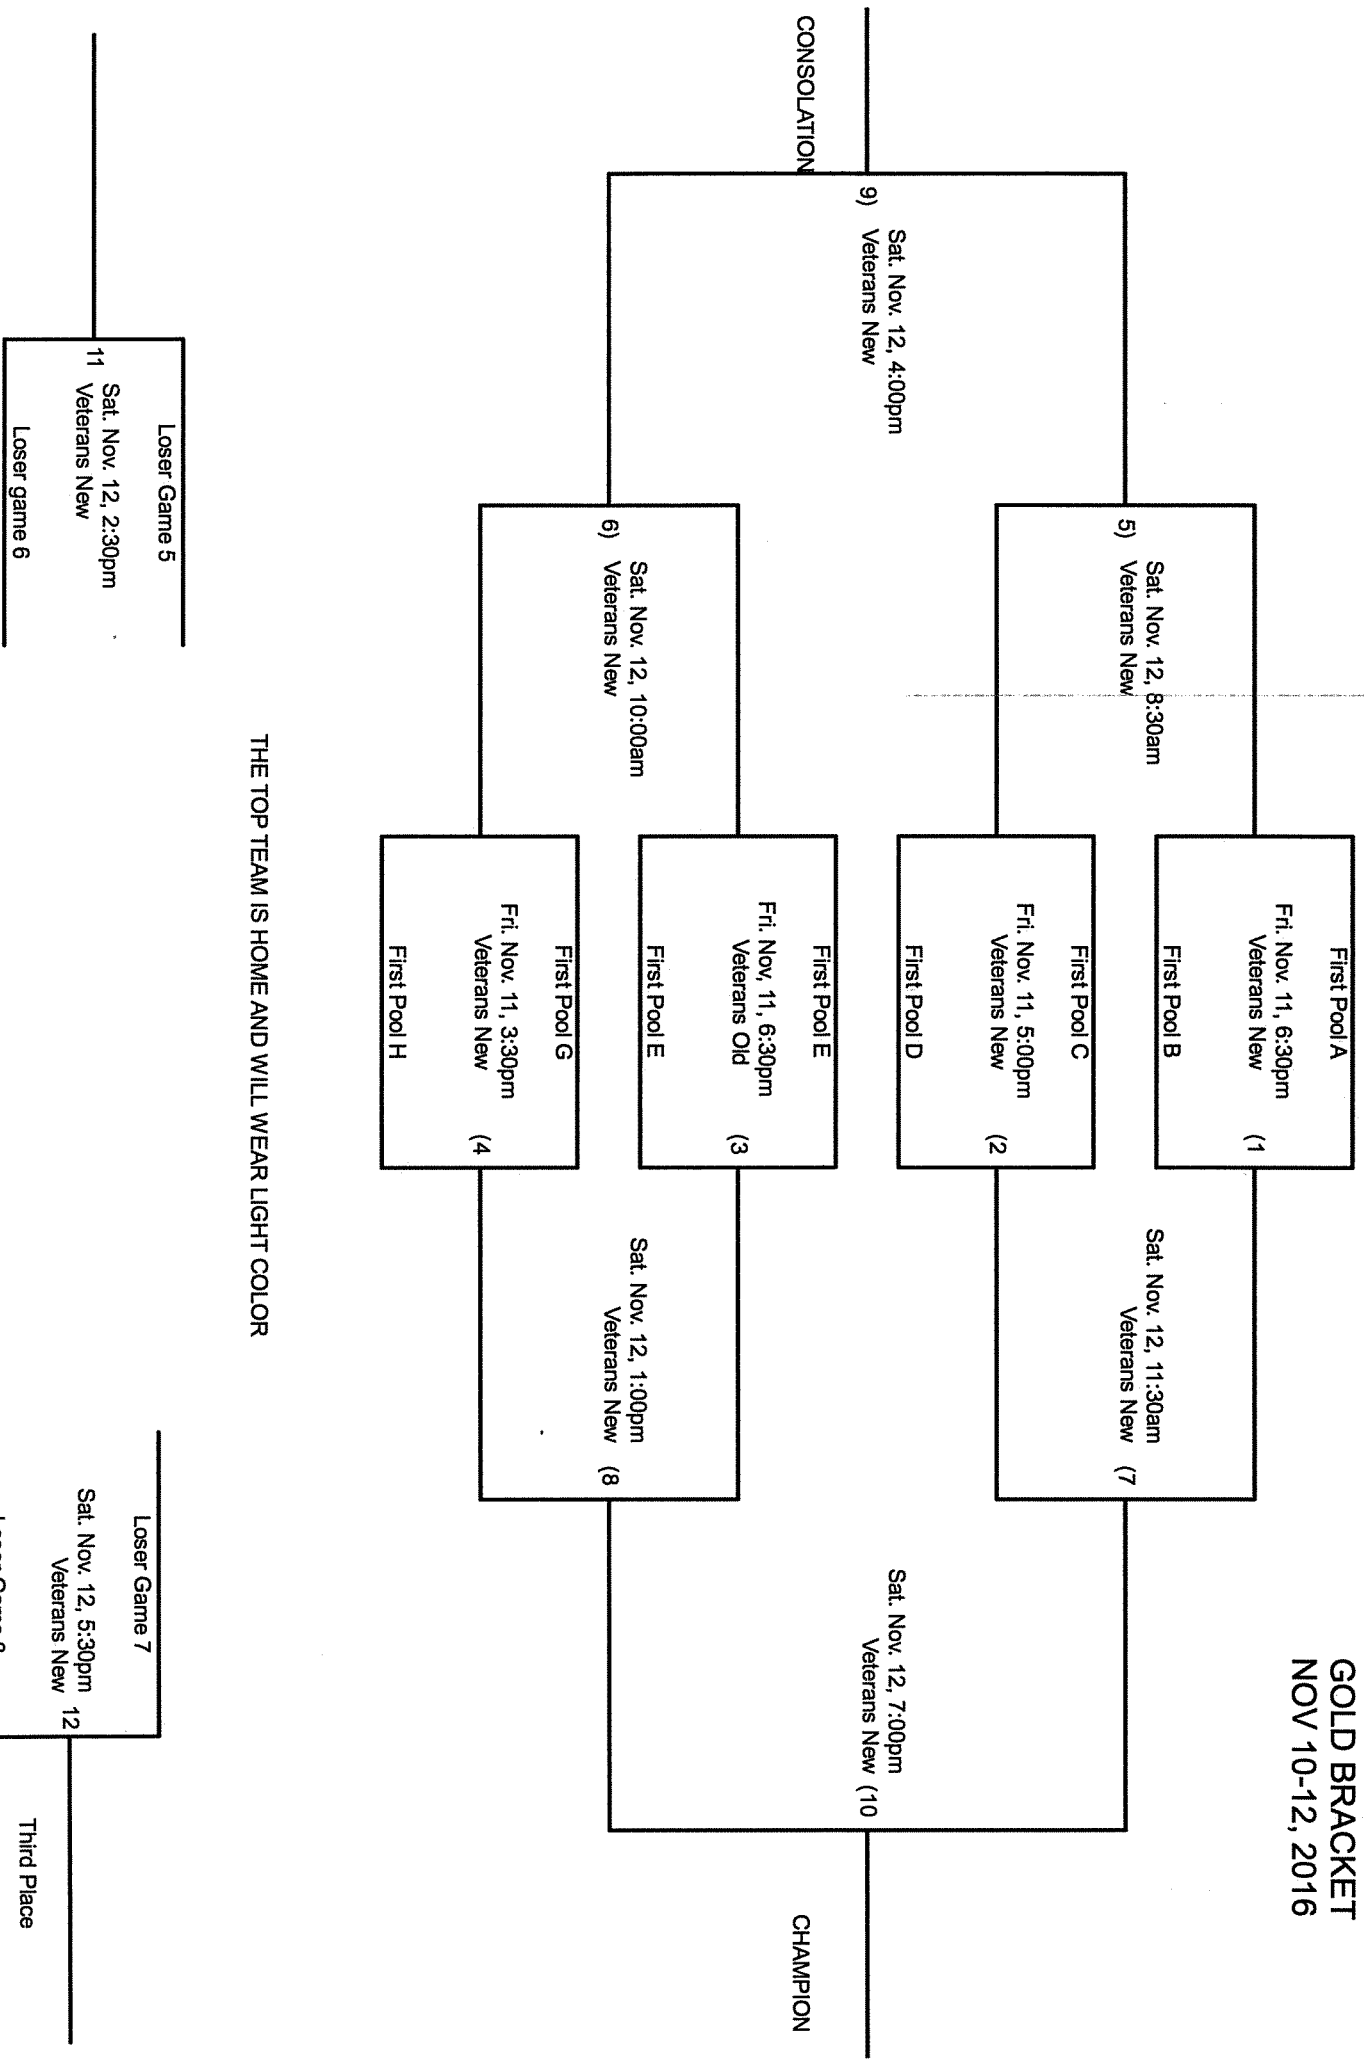

MIRA'S TEXAS RIVIERA
GOLD BRACKET
NOV 10-12, 2016

THE TOP TEAM IS HOME AND WILL WEAR LIGHT COLOR

MIRAS TEXAS RIVIERA
SILVER BRACKET
NOV. 10-12, 2016

THE TOP TEAM IS HOME AND WILL WEAR LIGHT COLOR

MIRA'S TEXAS RIVIERA
BRONZE BRACKET
NOV. 10-12, 2016

THE TOP TEAM IS HOME AND WILL WEAR LIGHT COLOR