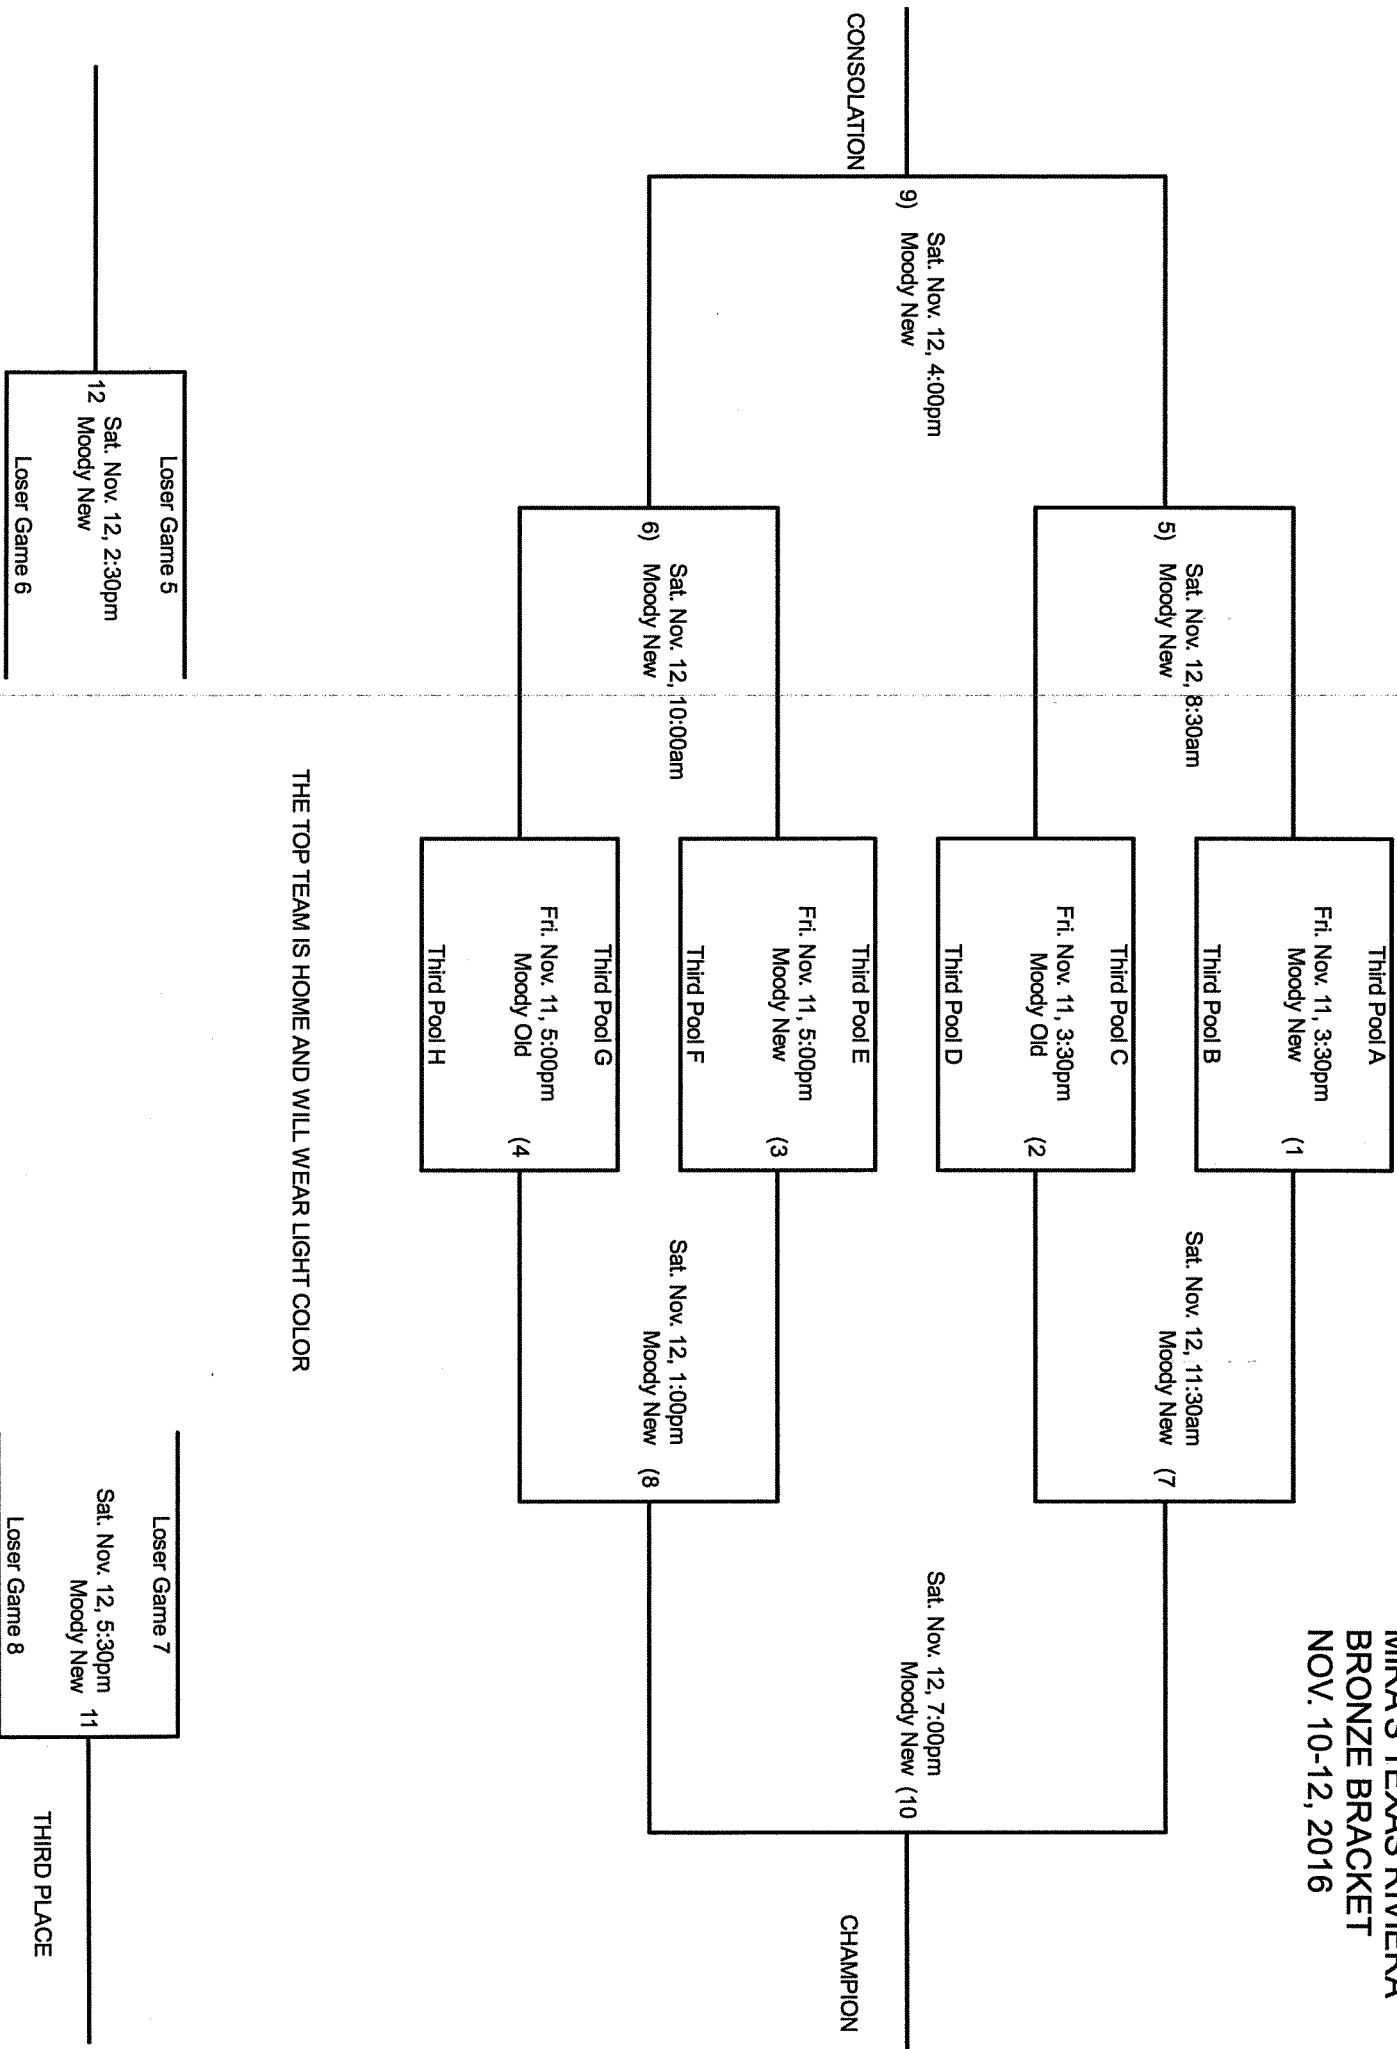

MIRA'S TEXAS RIVIERA
GOLD BRACKET
NOV 10-12, 2016

THE TOP TEAM IS HOME AND WILL WEAR LIGHT COLOR

MIRAS TEXAS RIVIERA
SILVER BRACKET
NOV. 10-12, 2016

THE TOP TEAM IS HOME AND WILL WEAR LIGHT COLOR

MIRA'S TEXAS RIVIERA
BRONZE BRACKET
NOV. 10-12, 2016

THE TOP TEAM IS HOME AND WILL WEAR LIGHT COLOR